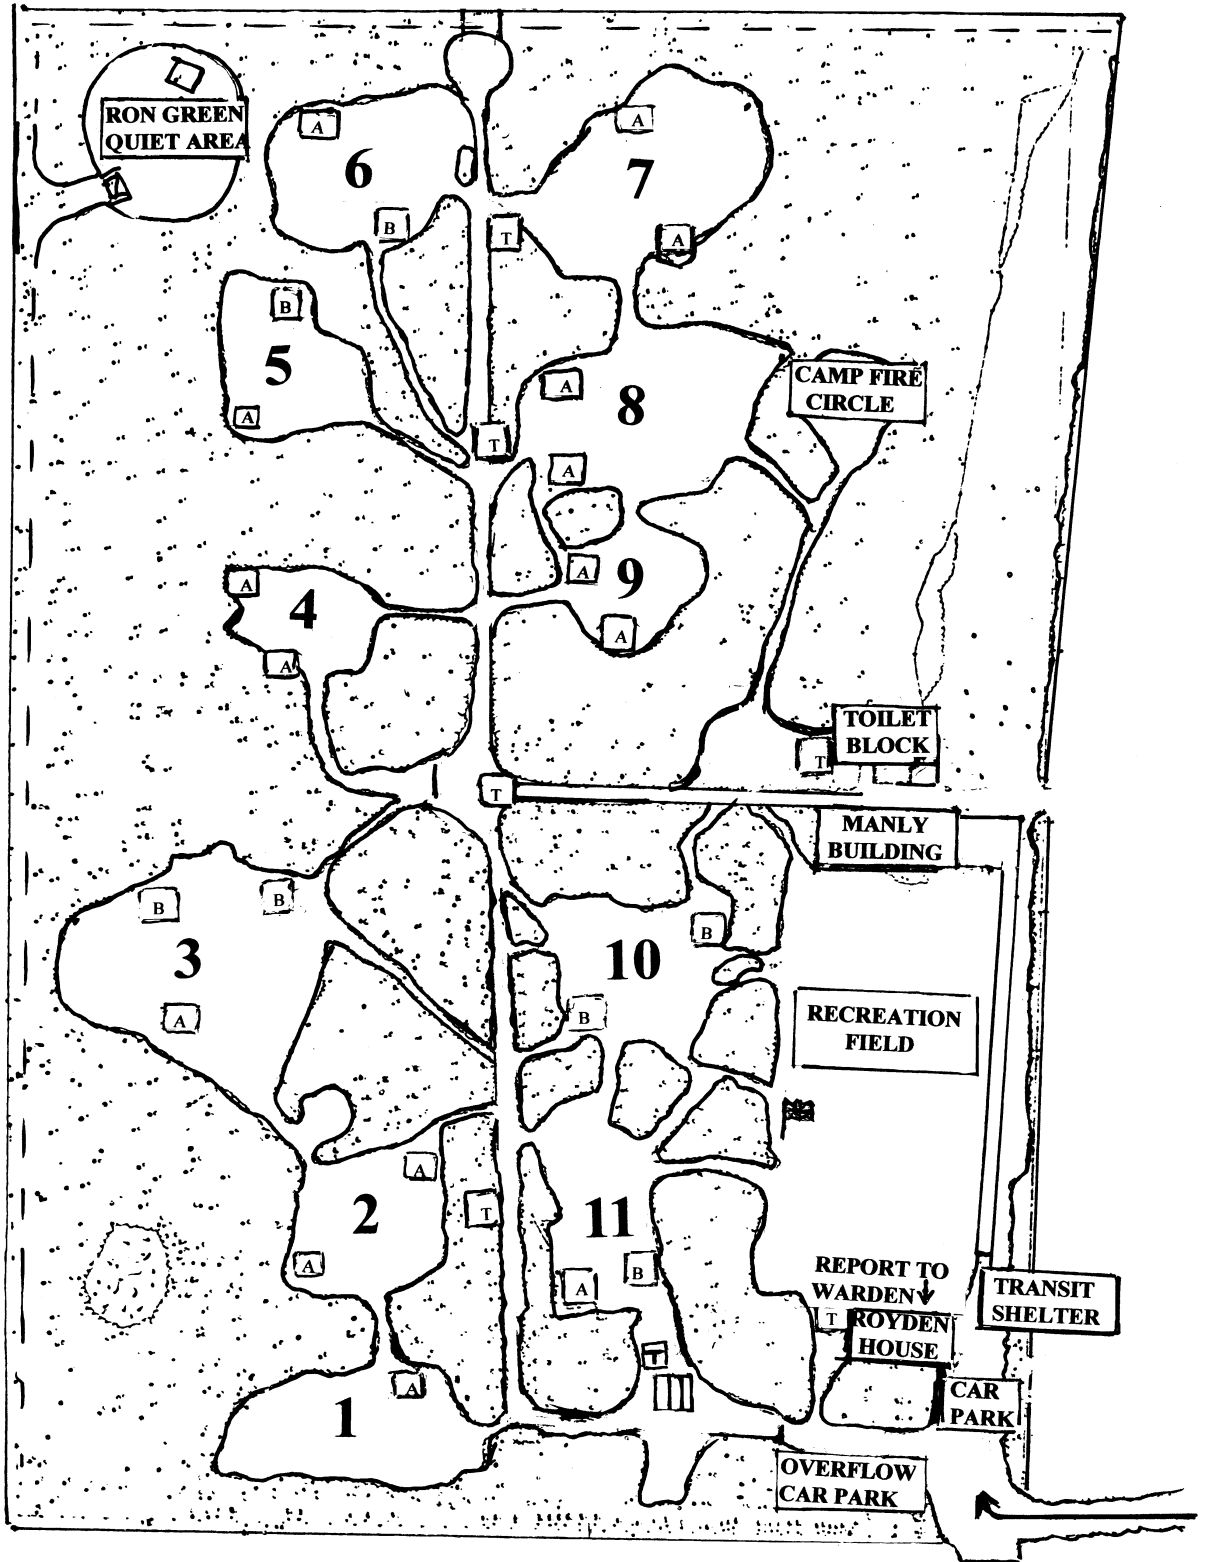

HEADLEY HEATH - NATIONAL TRUST

BOIDIER HURST SCOUT CAMP SITE

A = ALTAR FIRE B = CONCRETE FIRE BASE T = WATER TAP

NOVEMBER 2000